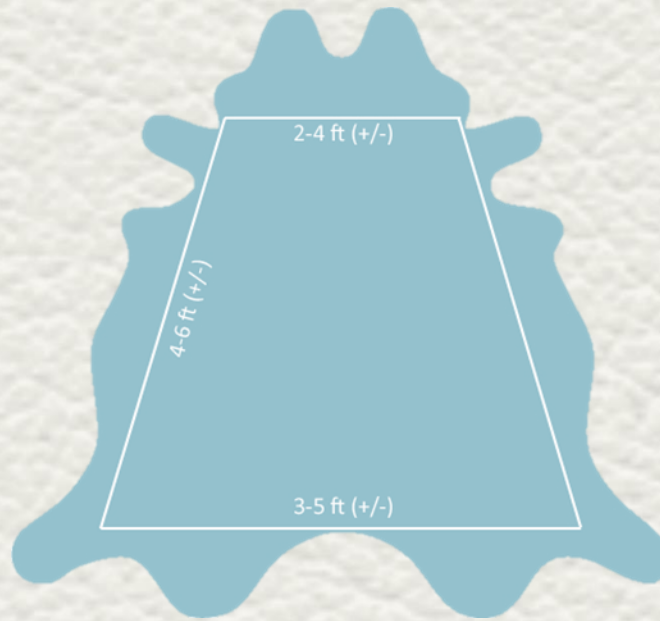

Hide Types & Sizes

CARROLL
LEATHER

Full Hide

Average Size: 45-55 sq. ft. (+/-)

Side

Average Size: 20-30 sq. ft. (+/-)

Hide Types & Sizes

South American Cowhide (Brahma)

Cutting Area

Conversions:

1 yard (54" width) = 18 sq. ft. of leather

1m² = 10.764 sq. ft.

1 cm = .394 inches